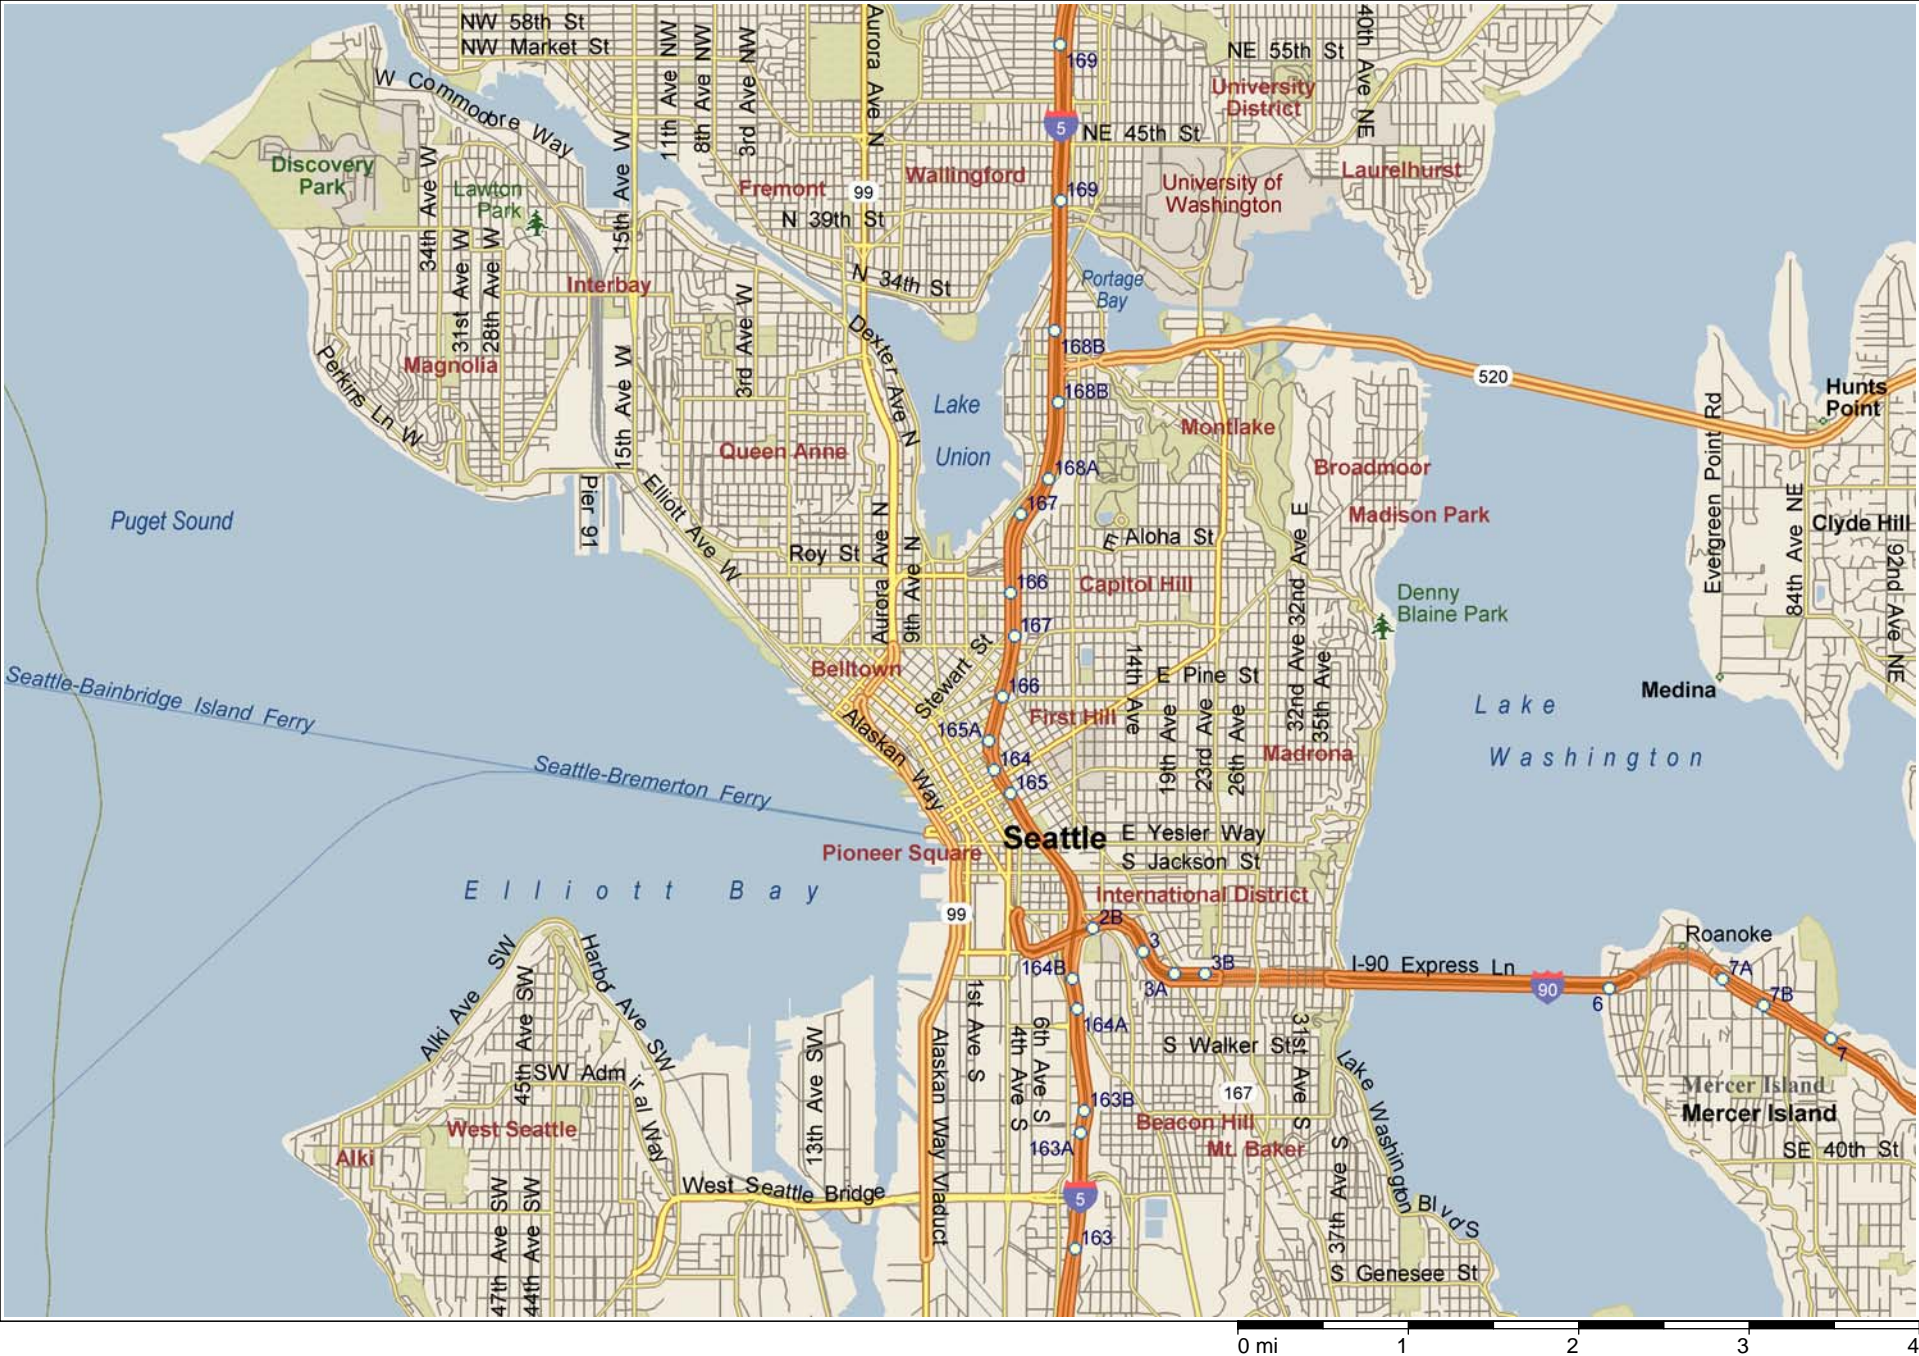

Seattle Metro Area - Provided by HurlbutHomes.com

Copyright © 1988-2004 Microsoft Corp. and/or its suppliers. All rights reserved. <http://www.microsoft.com/streets/>
© Copyright 2003 by Geographic Data Technology, Inc. All rights reserved. © 2004 NAVTEQ. All rights reserved. This data includes information taken with permission from Canadian authorities © Her Majesty the Queen in Right of Canada.